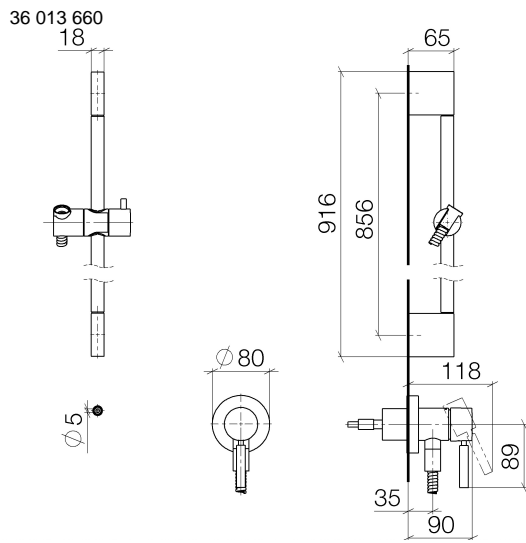

Concealed single-lever mixer with integrated shower connection with shower set without hand shower - Chrome

TARA

36 013 660

Fits: TARA, META

- cover plate Ø 78 mm
 - metal shower hose 1750mm with integrated anti-twist protection
 - slide bar
- This article does not include a hand shower!**
- Intrinsic protection against back flow.**
- Article cannot be extended, please check the depth of the installation location!**
- This article does not include a hand shower!
- Intrinsic protection against back flow.
- Article cannot be extended, please check the depth of the installation location!

Required miscellaneous

	Concealed wall mounting - •max. recess depth 103 mm •min. recess depth 78 mm	35 003 970 90
--	---	---------------

Required miscellaneous

	Hand shower - Chrome	28 012 979-00
--	-----------------------------	---------------

Concealed single-lever mixer with integrated shower connection with shower set without hand shower - Chrome

TARA

Certificates

Belgaqua_21-025- WRAS_2011027. LGA_29569.
27_1.

36 013 660

Spare parts list

No.	Item Number	Name	Quantity used	Delivery time
1	05 17 20 726 02 90	fixing set	1	2
2	09 31 11 049 90	pin	2	2
3	04 31 11 113 00 90	pin	2	2
4	08 17 97 054-00	holder	2	10
5	90 28 22 597 00-00	holder	1	10
6	28 322 970-00	Metal shower hose 1/2" x 3/8" x 1750 mm - Chrome	1	2
7	12 580 970-00	Slide unit - Chrome	1	10
8	90 14 20 026 00 90	seal	1	2
9	36 045 660-00	Concealed single-lever mixer with cover plate with integrated shower connection - Chrome	1	10