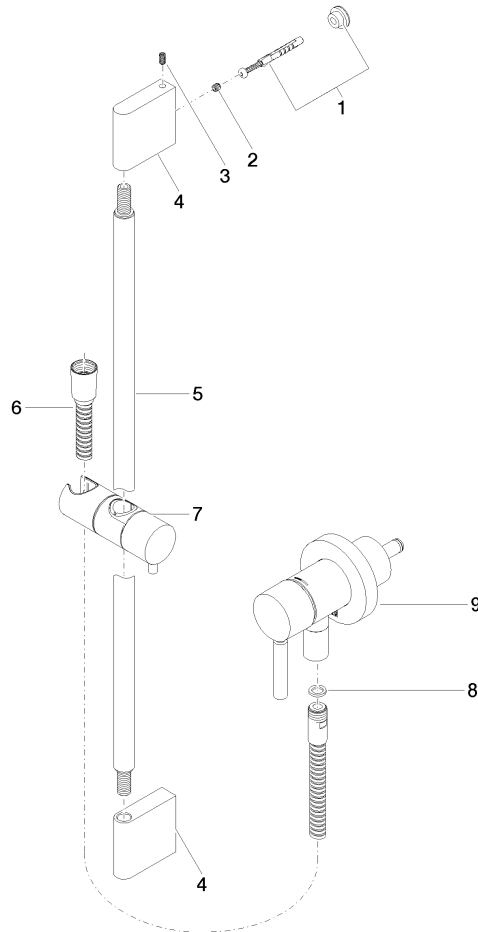

Concealed single-lever mixer with integrated shower connection with shower set without hand shower - Chrome

TARA

36 013 660

Fits: TARA, META

- cover plate Ø 78 mm
 - metal shower hose 1750mm with integrated anti-twist protection
 - slide bar
- This article does not include a hand shower!**
- Intrinsic protection against back flow.**
- Article cannot be extended, please check the depth of the installation location!**
- This article does not include a hand shower!
- Intrinsic protection against back flow.
- Article cannot be extended, please check the depth of the installation location!

Required miscellaneous

	Concealed wall mounting - •max. recess depth 103 mm •min. recess depth 78 mm	35 003 970 90
--	---	---------------

Required miscellaneous

	Hand shower - Chrome	28 012 979-00
--	-----------------------------	---------------

Concealed single-lever mixer with integrated shower connection with shower set without hand shower - Chrome

TARA

Certificates

Belgaqua_21-025- WRAS_2011027. LGA_29569.
27_1.

36 013 660

Spare parts list

No.	Item Number	Name	Quantity used	Delivery time
1	05 17 20 726 02 90	fixing set	1	2
2	09 31 11 049 90	pin	2	2
3	04 31 11 113 00 90	pin	2	2
4	08 17 97 054-00	holder	2	10
5	90 28 22 597 00-00	holder	1	10
6	28 322 970-00	Metal shower hose 1/2" x 3/8" x 1750 mm - Chrome	1	2
7	12 580 970-00	Slide unit - Chrome	1	10
8	90 14 20 026 00 90	seal	1	2
9	36 045 660-00	Concealed single-lever mixer with cover plate with integrated shower connection - Chrome	1	10